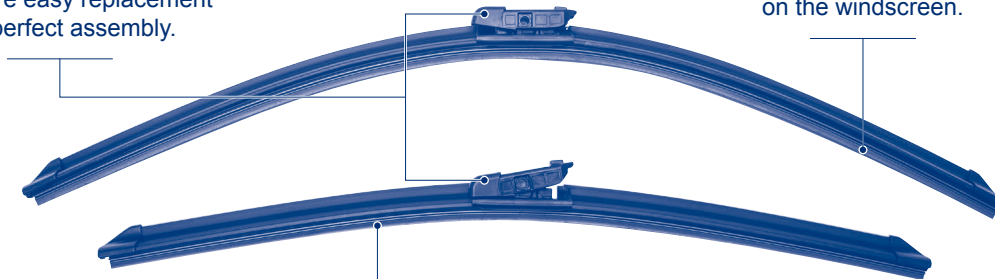

Twin Flat

- 57 dedicated kits, designed and sized for specific applications, with pre-assembled connectors and instructions included.
- Easy installation thanks to the multi-functional adapters fastening system, perfectly compatible with the wiper arms of a large number of cars.
- Ensuring perfect visibility for drivers in all weather conditions, removing dust, pollen, water or snow from the windscreen.
- Identified by the short code “WKF”.

Flat Wiper Blades
“Twin Flat” for cars
(Kit)

Connector System

The pre-mounted adapters ensure easy replacement and perfect assembly.

Treated Rubber

The rubber is treated with graphite which reduces friction, noise and facilitates the sliding on the windscreen.

Bromine Process

The wiper element is exposed to numerous treatments, including bromine process, to enhance resistance and durability.

Standard

Metal Wiper Blades
“Standard” for cars
(Single)

- Optimized range of just 17 SKU’s for conventional hook wiper arms.
- OE quality wiper element for longer life, greater abrasion resistance and less noise.
- Quick and easy installation.
- Identified by the short code “M”.

Prefitted Quick Connector

Quick and easy direct fitment to all common hook wiper arms.