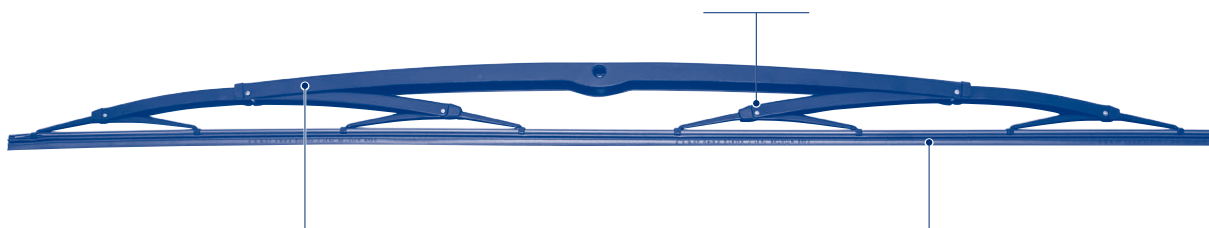

Metal Wiper Blades

Featuring a traditional technology, these wiper blades work optimally.

Flat Wiper Blades

Flat structure for even pressure distribution.

Refill

Replacing only the rubber profile is common for many applications.

Heavy-Duty Wiper Blades for Trucks and Buses

- Complete range dedicated to heavy vehicles that ensure to LCVs, buses and trucks the best wiper blades technology and optimal performance.
- 15 lengths up to 100 cm with all necessary adaptors for the widest vehicle coverage.
- Quality performance in harsh environments.
- Identified by the short code “MT”.

Heavy-Duty Wiper Blades for Trucks and Buses (Single)

Riveted Connections and Joints

Thanks to this feature, the wiper blade is more resistant.

Total Metal Structure

The structure is particularly strong to ensure maximum sliding uniformity.