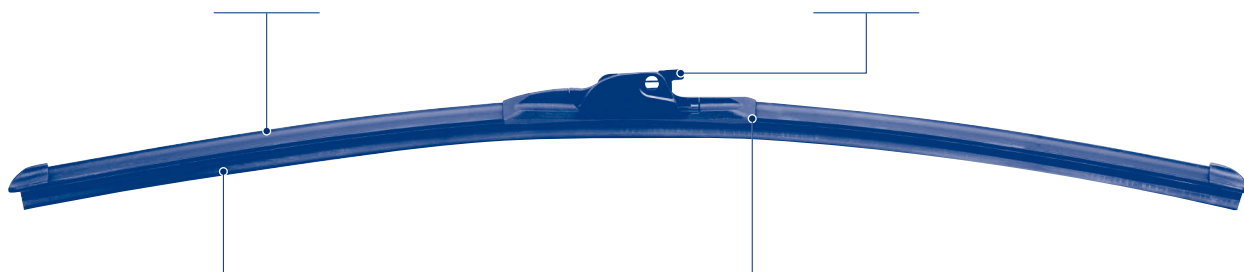

La struttura risulta essere particolarmente robusta per assicurare la massima uniformità di scorrimento.

Elemento pulente in gomma rivestita con grafite avanzata

È in grado di garantire pulizia perfetta senza aloni o striature.

Touch Flat

Flat Wiper Blades
“Touch Flat” for cars
 (Single)

NEW RANGE!!!!

- Modern design flat blade giving the latest wiper technology for all vehicle types.
- Wiper Blades curve beam provides uniform pressure for a clean, clear wipe.
- Only 16 SKU's to cover 98% of the vehicle parc.
- Suitable for all popular OE wiper arms, and upgrading conventional arms to beam technology.
- Identified by the short code **“MTF”**.

Symmetrical Spoiler

Symmetrical spoiler reduces wind lift and allows fitment to both LHD and RHD wiper systems.

Unique Connection System

Fits all popular modern OE specific wiper arms and traditional hook arms.